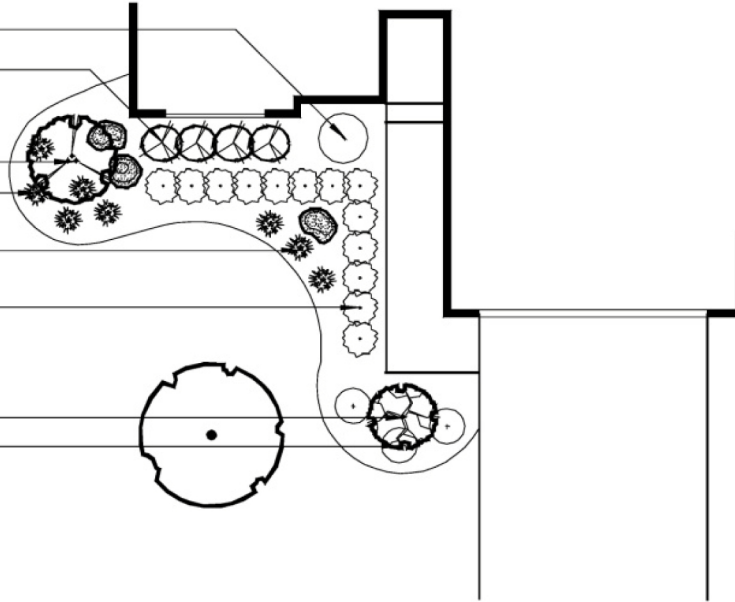

KOREAN SPICE VIBURNUM

DWARF BURNING BUSH

PARDON ME MINIATURE/DWARF DAYLILY

DENSE SPREADING YEW

CRIMSON QUEEN JAPANESE MAPLE

EMERALD GAJETE EUONYMUS

RESIDENCE		
1234 LANDSCAPE LN. BRIGHTON, MI 48116		
client:		
scale:	1"=8'	date:
		3/22/09
drawn by:	checked by:	revision:
BLADERUNNERS		drawing #